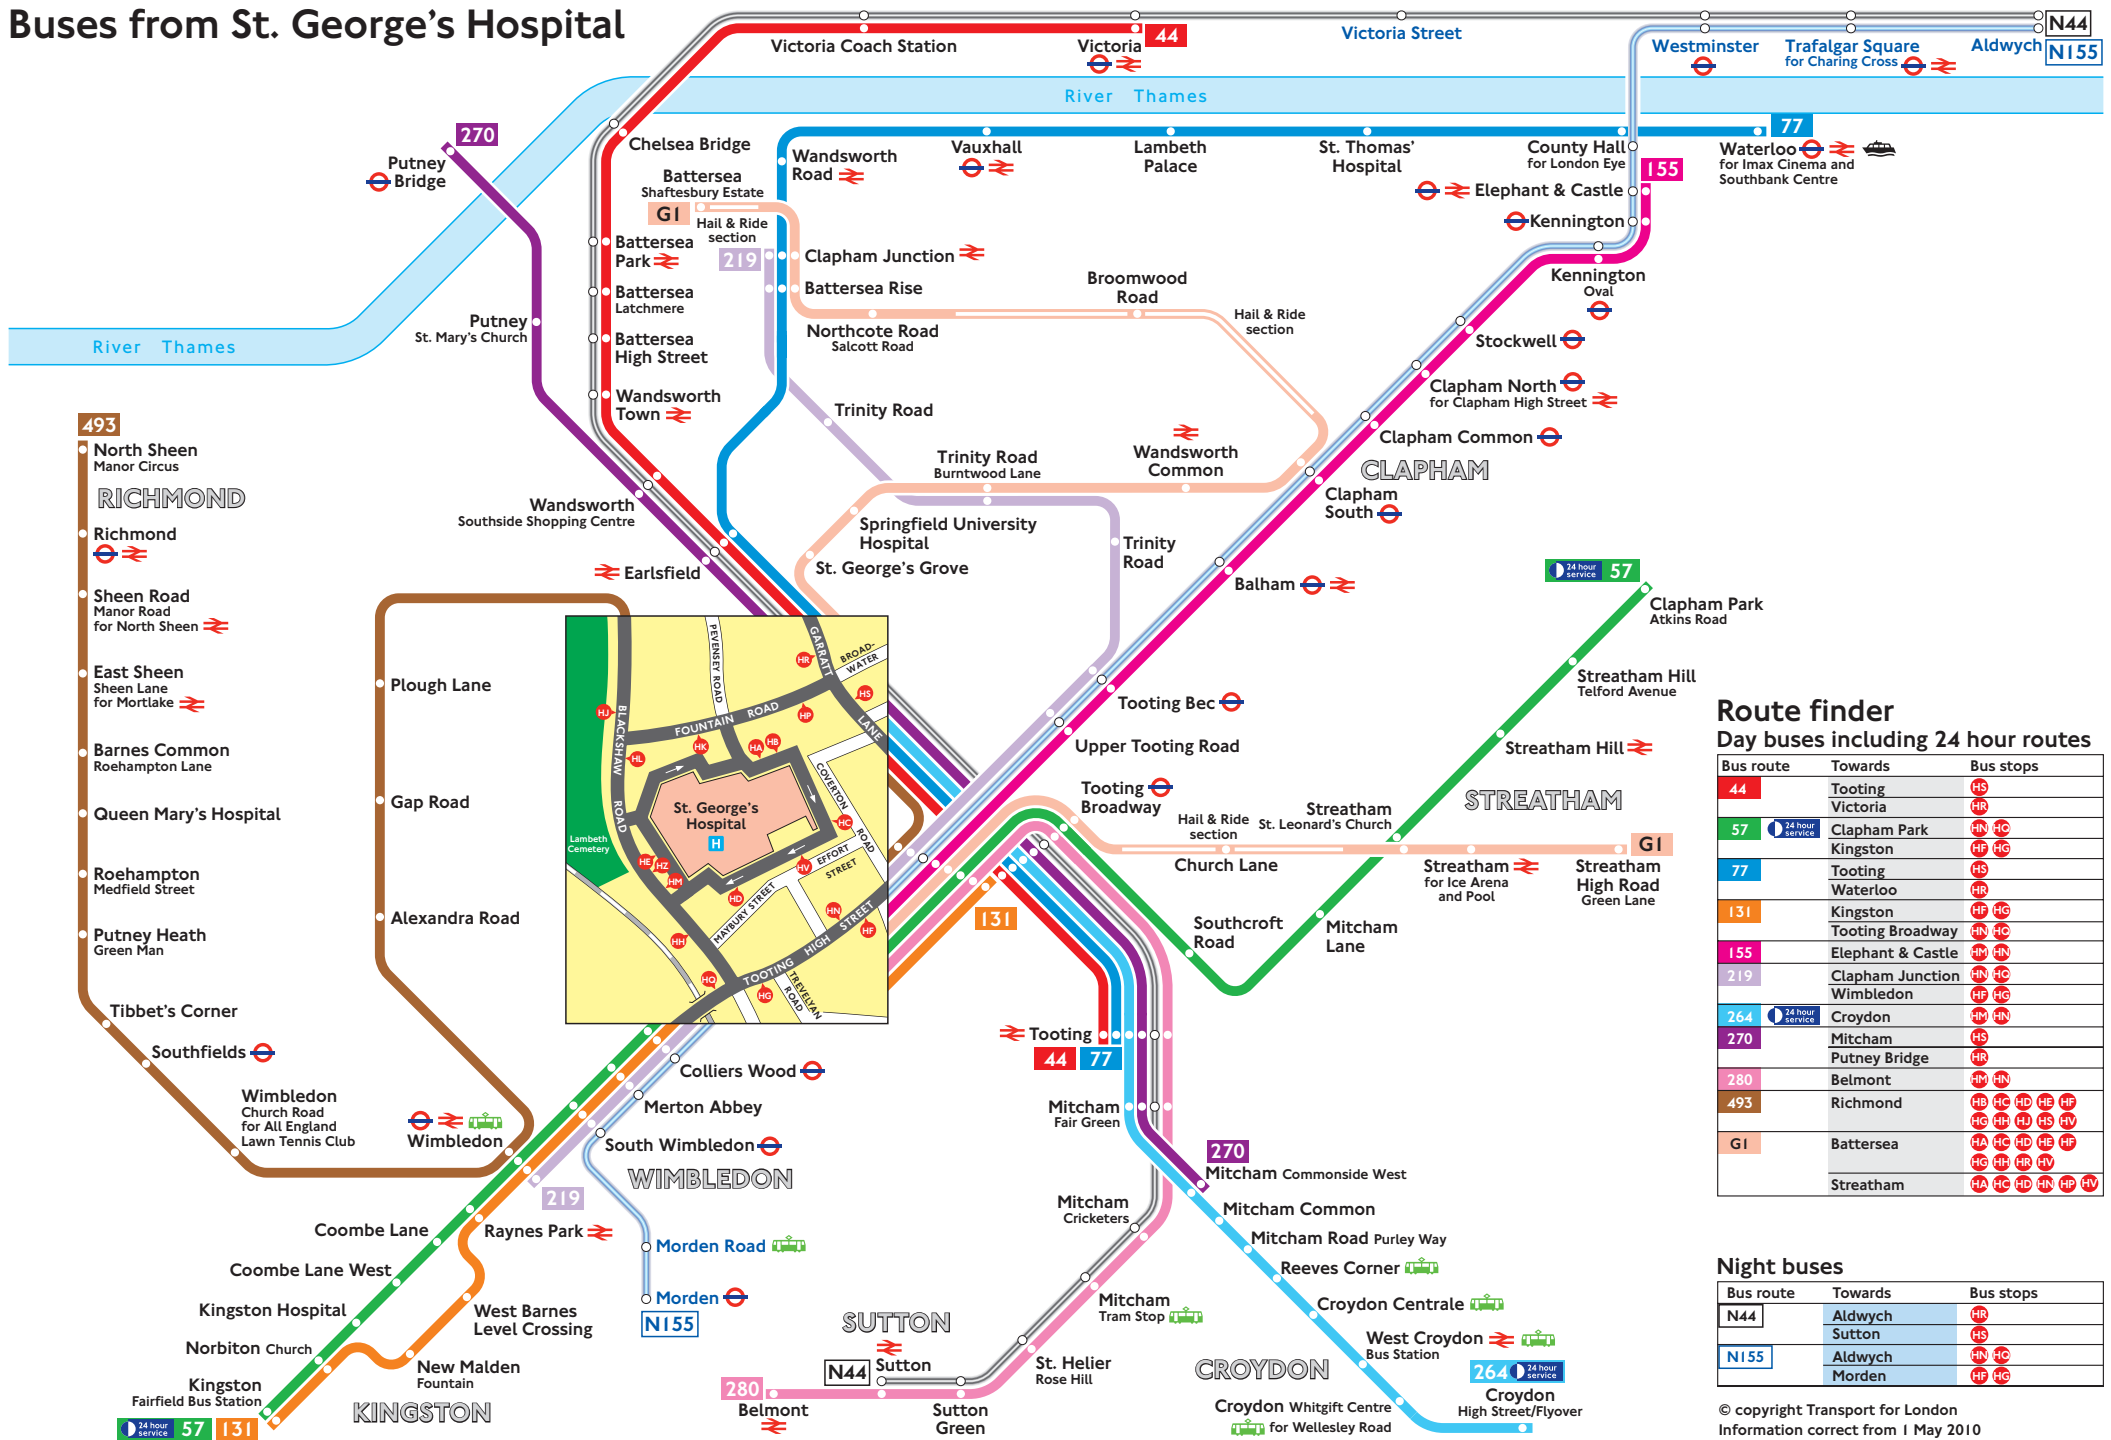

Buses from St. George's Hospital

Route finder

Day buses including 24 hour routes

Bus route	Towards	Bus stops
44	Tooting	HS
	Victoria	HR
57	Clapham Park	HN HC
	Kingston	HP HC
77	Tooting	HS
	Waterloo	HR
131	Kingston	HP HC
	Tooting Broadway	HN HC
155	Elephant & Castle	HN HN
219	Clapham Junction	HN HC
	Wimbledon	HP HC
264	Croydon	HN HN
270	Mitcham	HS
	Putney Bridge	HR
280	Belmont	HN HN
493	Richmond	HP HC HD HB HF HG HN HR HV
G1	Battersea	HA HC HD HB HF HG HN HR HV
	Streatham	HA HC HD HN HP HV

Night buses

Bus route	Towards	Bus stops
N44	Aldwych	HR
	Sutton	HS
N155	Aldwych	HN HC
	Morden	HP HG

© copyright Transport for London
Information correct from 1 May 2010

TFL1812504.10