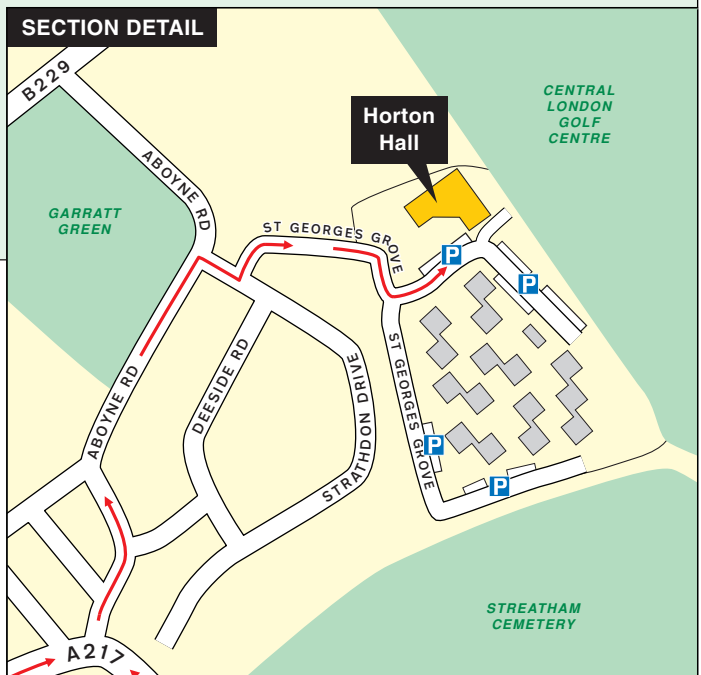

Public Transport

By Rail, Earlsfield Station
Approximately a 10 minute walk.
Tooting Station
Approximately a 15 minute walk.

By Underground, Tooting Broadway Station
Approximately a 15 minute walk.

By Bus
Several buses stop directly outside St George's, University of London:

Bus	Route
44	Tooting Station - Victoria
77	Tooting Station - Waterloo Station
264	St George's Hospital - Croydon
270	Putney Bridge - Mitcham
280	Belmont Station - Sutton
G1	Battersea - Clapham Common - Wandsworth Common - Streatham
Night	
Route	
N44	Aldwych - Sutton - Trafalgar Square

For more information about public transport around London, please contact Transport for London Travel Information by telephone on 020 7222 1234 or via the website www.tfl.gov.uk